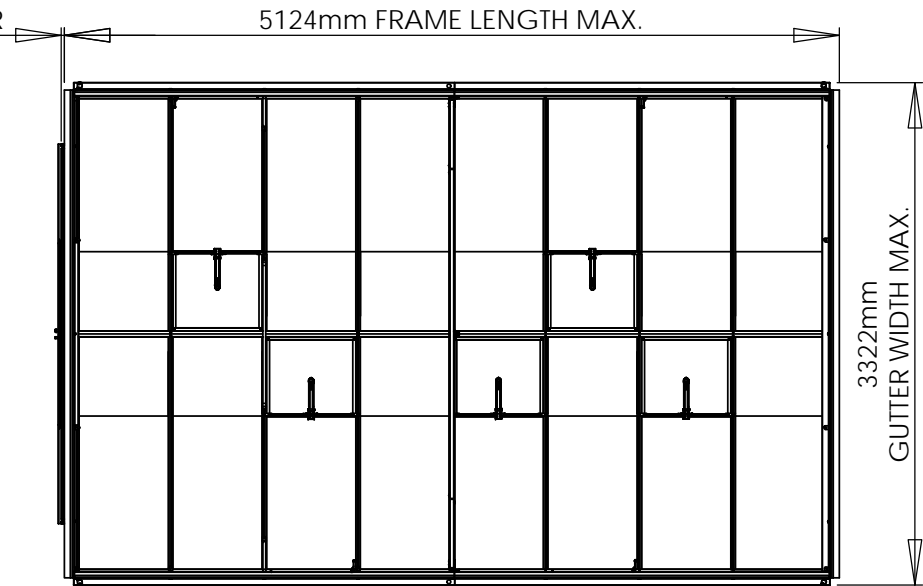

22mm
DOOR
RUNNER

0 1000mm
SCALE 1:50

10 X 16 ROSETTE